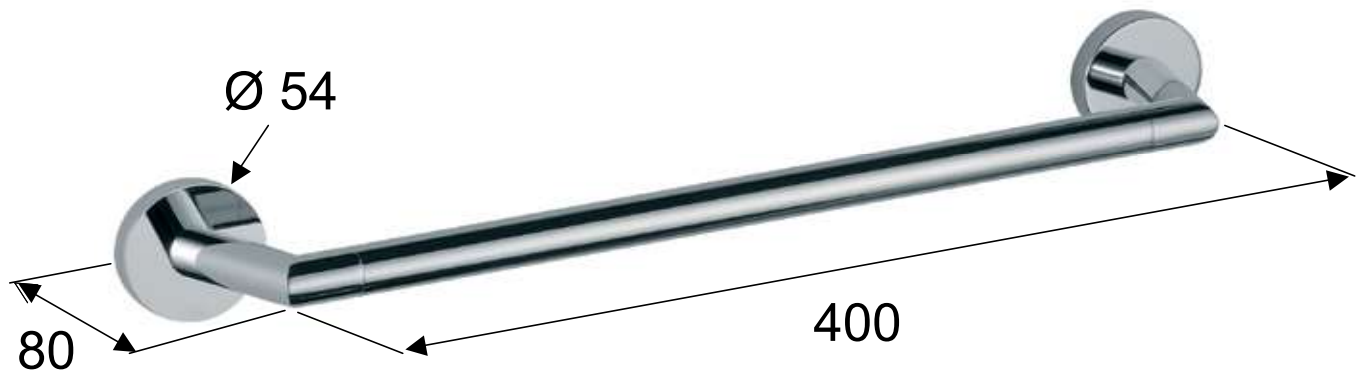

DANIEL

SCHEDA TECNICA TECHNICAL FEATURES

ART. COD.

HIPS973

MATERIALI / MATERIALS

OTTONE CROMATO / CHROME PLATED BRASS

CROMATURA / CHROME PLATING

UNI EN 248